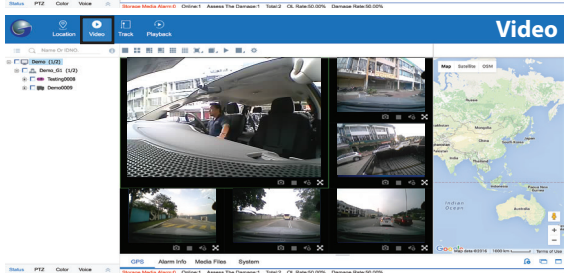

IN-CABIN MONITORING

REAL TIME DRIVER FATIGUE ALERT

LIVE

VIDEO RECORDING

FATIGUE DETECTION

REMOTE SURVEILLANCE

REMOTE VIDEO PLAYBACK

NOTIFY MANAGER

GUSSMANN "IN-CABIN MONITORING"

Our solution enables operators to remotely monitor their driver's actions and/or surroundings of vehicles in real time. The Remote Video Playback feature makes accidents review fast and simple. Video and audio files are both stored inside the DVR unit in the vehicle and in cloud. Smart Camera with real time Fatigue Alert System is also available.

IN-CABIN MONITORING