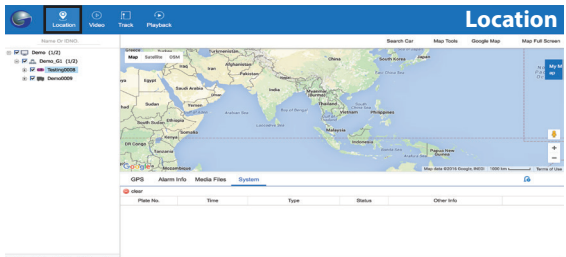

IN-CABIN MONITORING

REAL TIME DRIVER FATIGUE ALERT

LIVE

VIDEO RECORDING

FATIGUE DETECTION

REMOTE SURVEILLANCE

REMOTE VIDEO PLAYBACK

NOTIFY MANAGER