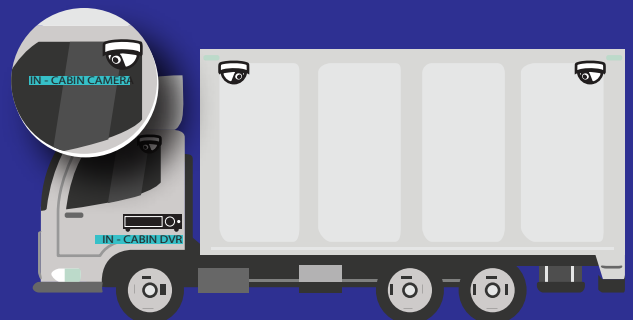

IN-CABIN MONITORING

REAL TIME DRIVER FATIGUE ALERT

LIVE

VIDEO RECORDING

FATIGUE DETECTION

REMOTE SURVEILLANCE

REMOTE VIDEO PLAYBACK

NOTIFY MANAGER

GUSSMANN "IN-CABIN MONITORING"

Our solution enables operators to remotely monitor their driver's actions and/or surroundings of vehicles in real time. The Remote Video Playback feature makes accidents review fast and simple. Video and audio files are both stored inside the DVR unit in the vehicle and in cloud. Smart Camera with real time Fatigue Alert System is also available.