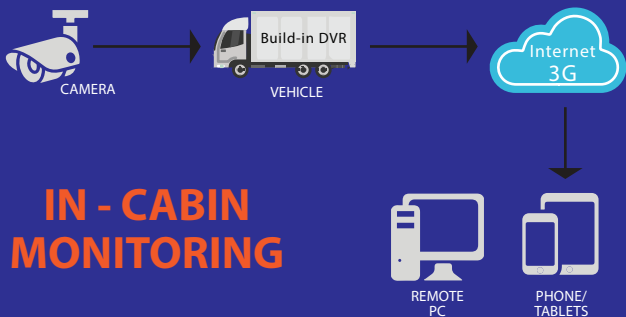

IN-CABIN MONITORING

REAL TIME DRIVER FATIGUE ALERT

LIVE

VIDEO RECORDING

FATIGUE DETECTION

REMOTE SURVEILLANCE

REMOTE VIDEO PLAYBACK

NOTIFY MANAGER

GUSSMANN "IN-CABIN MONITORING"

Our solution enables operators to remotely monitor their driver's actions and/or surroundings of vehicles in real time. The Remote Video Playback feature makes accidents review fast and simple. Video and audio files are both stored inside the DVR unit in the vehicle and in cloud. Smart Camera with real time Fatigue Alert System is also available.

IN-CABIN MONITORING